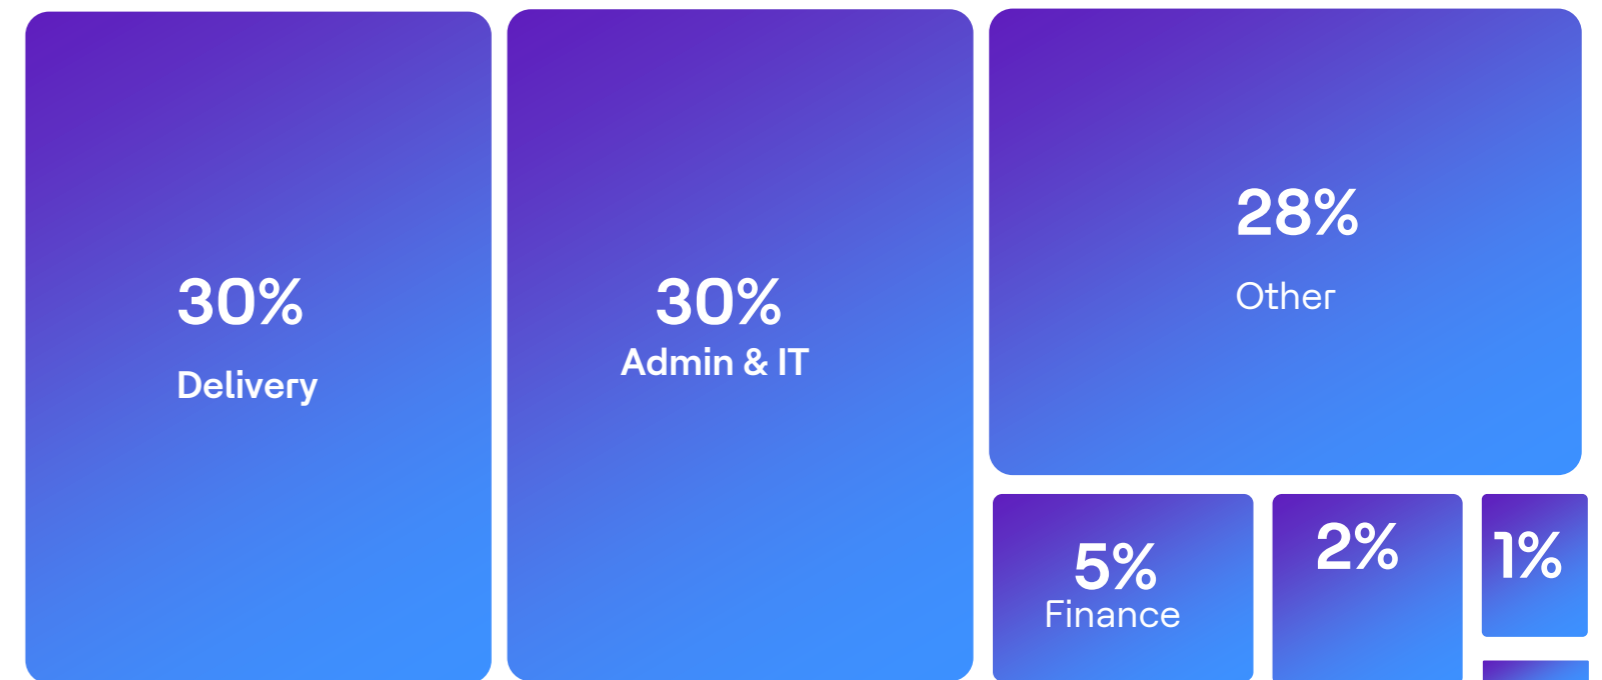

Persona split for respondents

Loading time of the site is **1.3 second**

It is the total time taken to load the full home page. This should always be less than 2 second

Response time of the site is **473 milli second**

Response time is the speed at which a site responds to a request should be within 1 second

Engagement and Sentiments

4.18
★★★★★
Overall user satisfaction score for MyHCLTech

✓ 'My Dashboard' is the most used section of the homepage